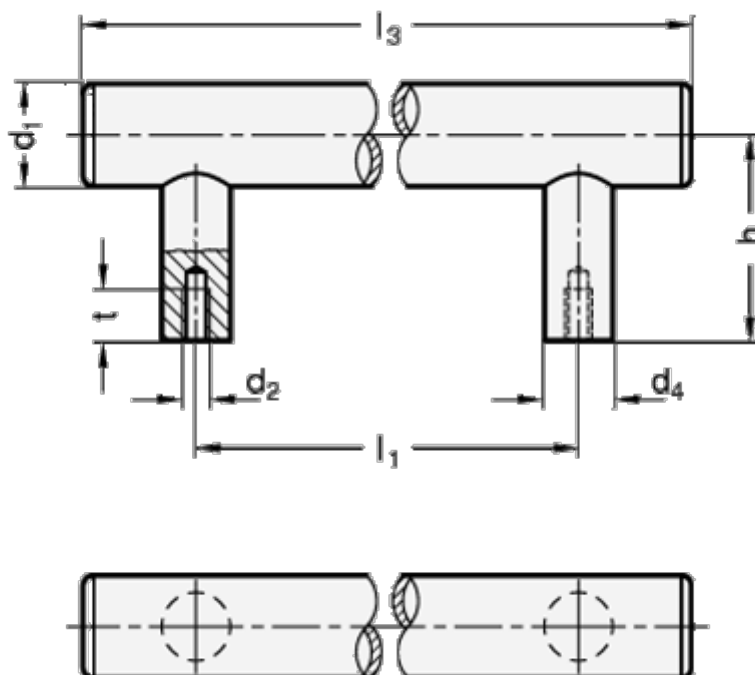

Article number: 20666530M8250E

Description: E+G St. steel tubular handle GN 666.5-30-M8-250-E
E - with stainless steel cap, mountet from the back

Measures

d1	= 30
d2	= M8
d4	= 20
h	= 60
l1 +/-0.5	= 250
l3	= 315
l4	= 15
t min	= 15